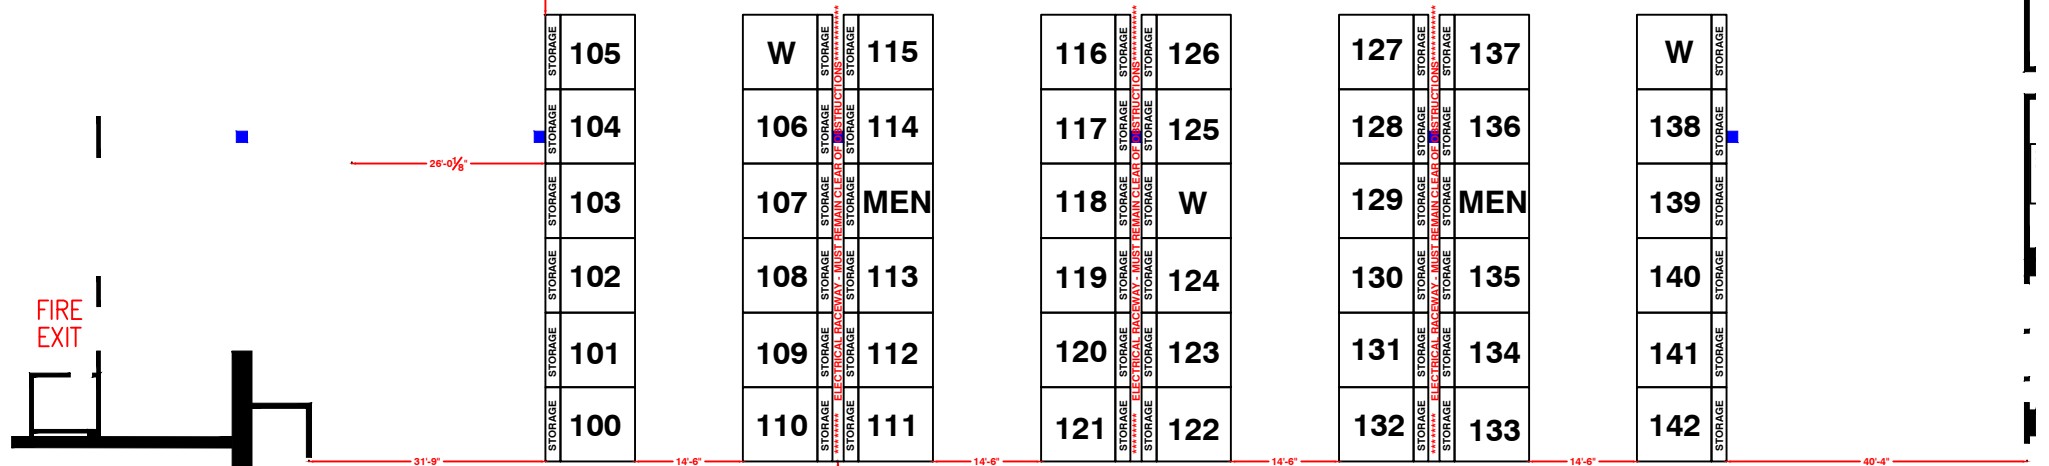

DIAGRAM REVISED 2-7-17

(48) 10' x 10' VENDOR BOOTHS w/ 2'x10' STORAGE SPACE - LOW BAY HALL A